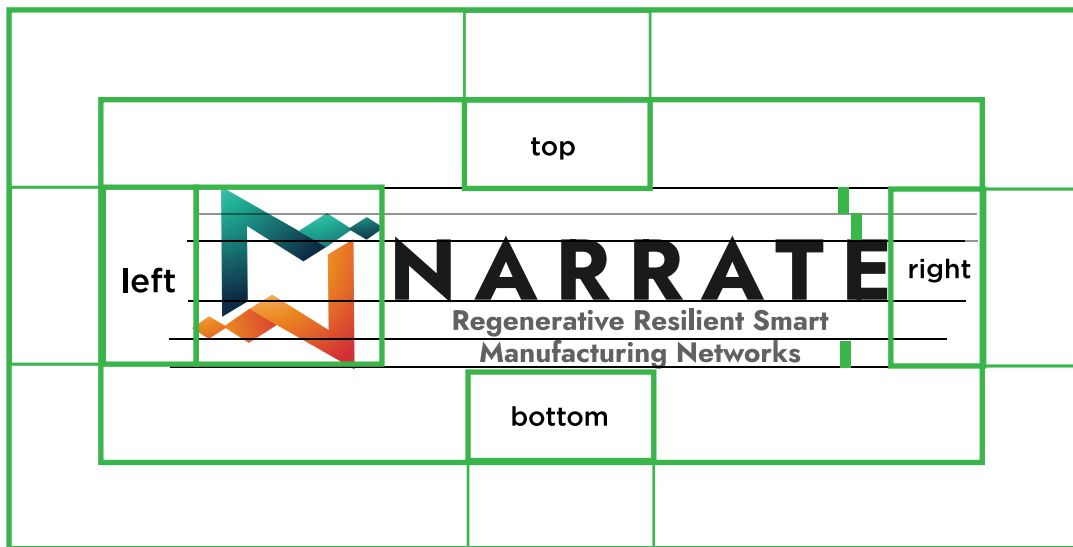

NARRATE

Regenerative Resilient Smart
Manufacturing Networks

vertical logo clear space

logo only

you can use also logo only

Logo size as a guide for a space
left, bottom, right and on top.

horizontal logo clear space

Logo size as a guideline for white space. It can be used as two options:

- a) the entire logo-sized square around the horizontal logo as blank space
- b) half a square as a measure for the blank space around the logo