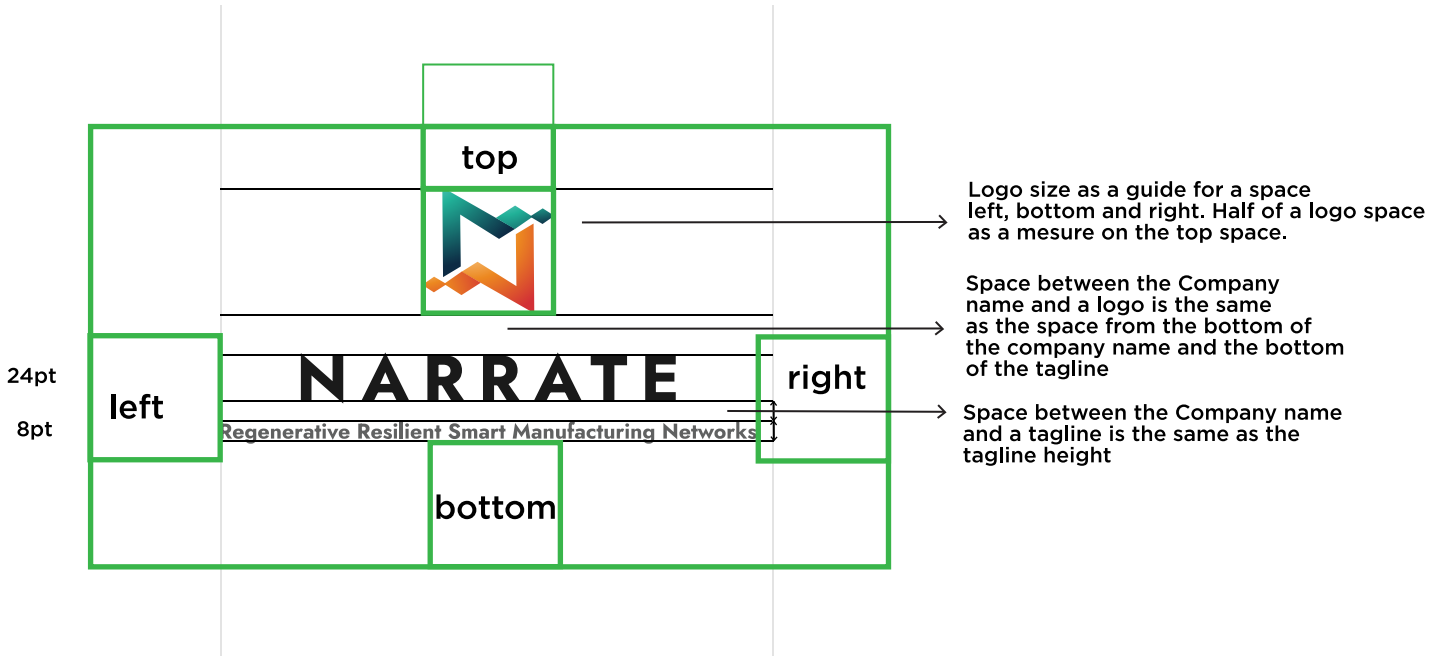

NARRATE

Regenerative Resilient Smart
Manufacturing Networks

vertical logo clear space

logo only

you can use also logo only

Logo size as a guide for a space
left, bottom, right and on top.

horizontal logo clear space

Logo size as a guideline for white space. It can be used as two options:

- a) the entire logo-sized square around the horizontal logo as blank space
- b) half a square as a measure for the blank space around the logo